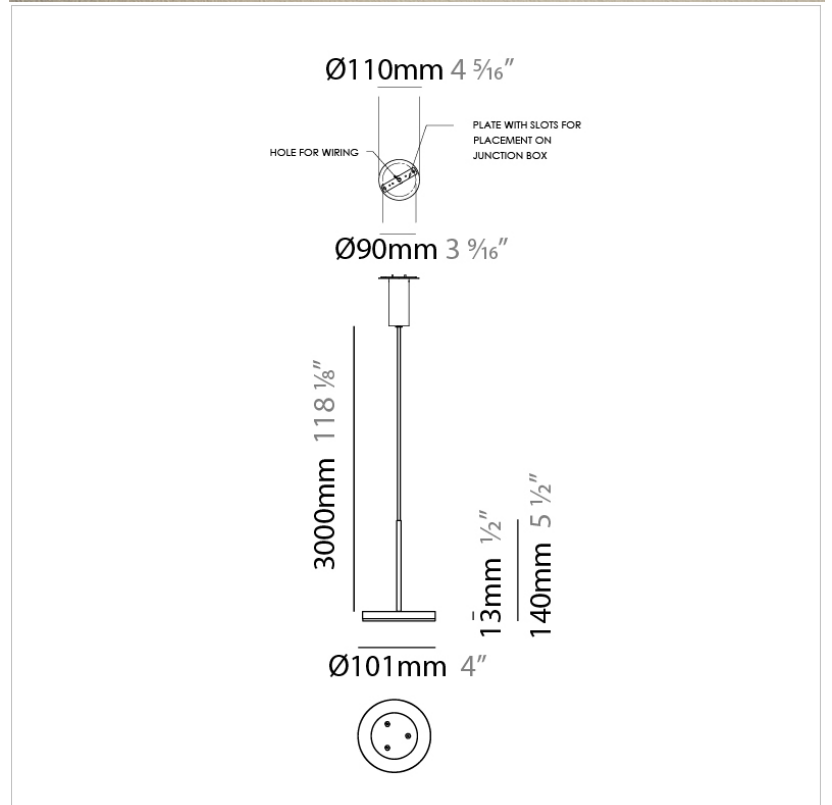

BELLA SUSPENSION

D81667-MBR

PROJECT

TYPE

NOTES

QUANTITY

DATE

GENERAL

Series: Bella
Brand: Panzeri
Division: Design
Mounting Type: Suspension
Mounting Location: Ceiling
Subcategory: Pendant

PHYSICAL

Shape: Disc
Diameter (mm): 101
Diameter (in): 4
Height (mm): 13
Height (in): 1/2
Max. Overall Height (mm): 3013
Max. Overall Height (in): 118 5/8
Light Distribution: Direct
Weight (kg): 0.54501
Weight (lbs): 1.2
Diffuser: Opal - Acrylic
Fixture Material: Metal

ELECTRICAL

Lamp Type: LED
Input Wattage (W): 6.5
Total Output Wattage (W): 6.5
Dimming: Non-Dimmable
Driver Location: Integrated
Input Voltage (V): 120

LED

Delivered Lumen Range: 100 - 499 lm
Number of LEDs: 1
Color Temperature (°K): 2700
Max. Delivered Lumen (lm): 388
Nominal Lumen (lm): 460
CRI: >80 CRI

OPTICAL

RATINGS AND CERTIFICATIONS

Certified By: CSA Certified to UL and CSA Standards
IP rating: IP40

D