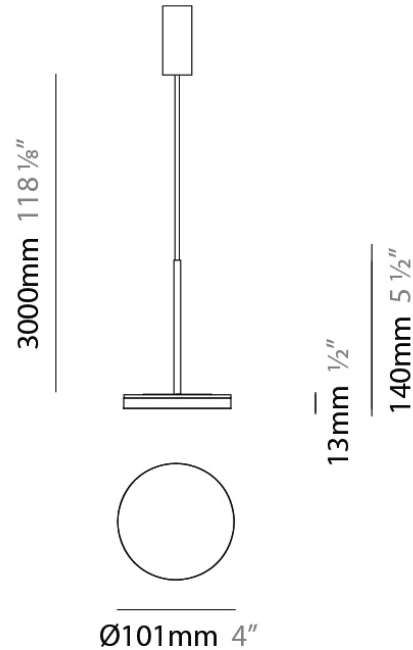

Diameter (mm): 101
 Diameter (in): 4
 Height (mm): 13
 Height (in): 1/2
 Max. Overall Height (mm): 3013
 Max. Overall Height (in): 118 7/8
 Light Distribution: Indirect
 Weight (kg): 0.54501
 Weight (lbs): 1.2
 Diffuser: Opal - Acrylic
 Fixture Material: Aluminum Die Cast

Division: Design

Mounting Type: Suspension

Mounting Location: Ceiling

Subcategory: Pendant

PHYSICAL

Diameter (mm): 101

Diameter (in): 4

Height (mm): 13

Height (in): 1/2

Max. Overall Height (mm): 3013

Max. Overall Height (in): 118 7/8

Light Distribution: Indirect

Weight (kg): 0.54501

Weight (lbs): 1.2

Diffuser: Opal - Acrylic

Fixture Material: Aluminum Die Cast

IP rating: IP40

D83445R9-TIM

PROJECT	
TYPE	
NOTES	
QUANTITY	
DATE	

GENERAL

Series: Bella
 Brand: Panzeri
 Division: Design
 Mounting Type: Surface
 Mounting Location: Wall
 Subcategory: Downlight

PHYSICAL

Shape: Round
 Diameter (mm): 101
 Diameter (in): 4
 Height (mm): 101
 Depth (mm): 159
 Height (in): 4
 Depth (in): 6 ¼
 Extension (mm): 159
 Extension (in): 6 ¼
 Light Distribution: Adjustable / Direct
 Weight (kg): 0.93
 Weight (lbs): 2.05
 Diffuser: Acrylic Diffuser With Matt Finish
 Fixture Material: Aluminum Die Cast